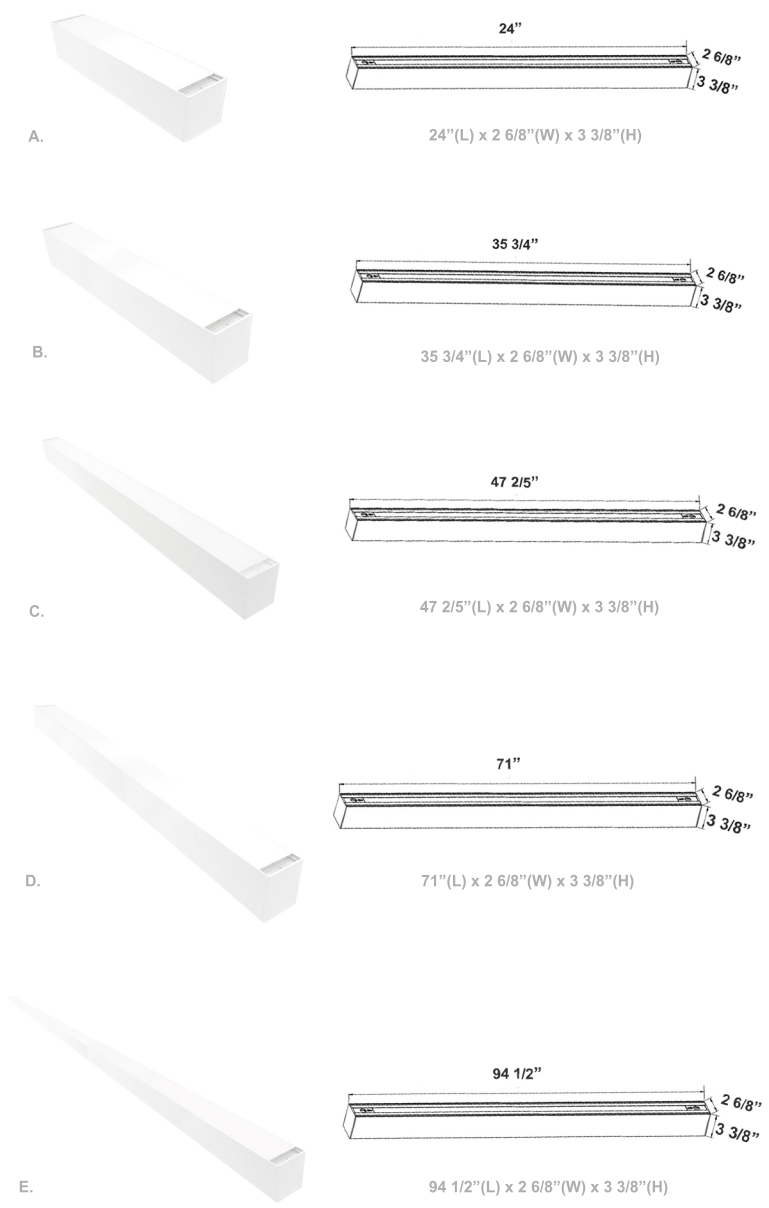

# SCX Architectural 2-3/4" Indirect Linkable Lights

### Wattage

20W / 40W / 60W / 80W